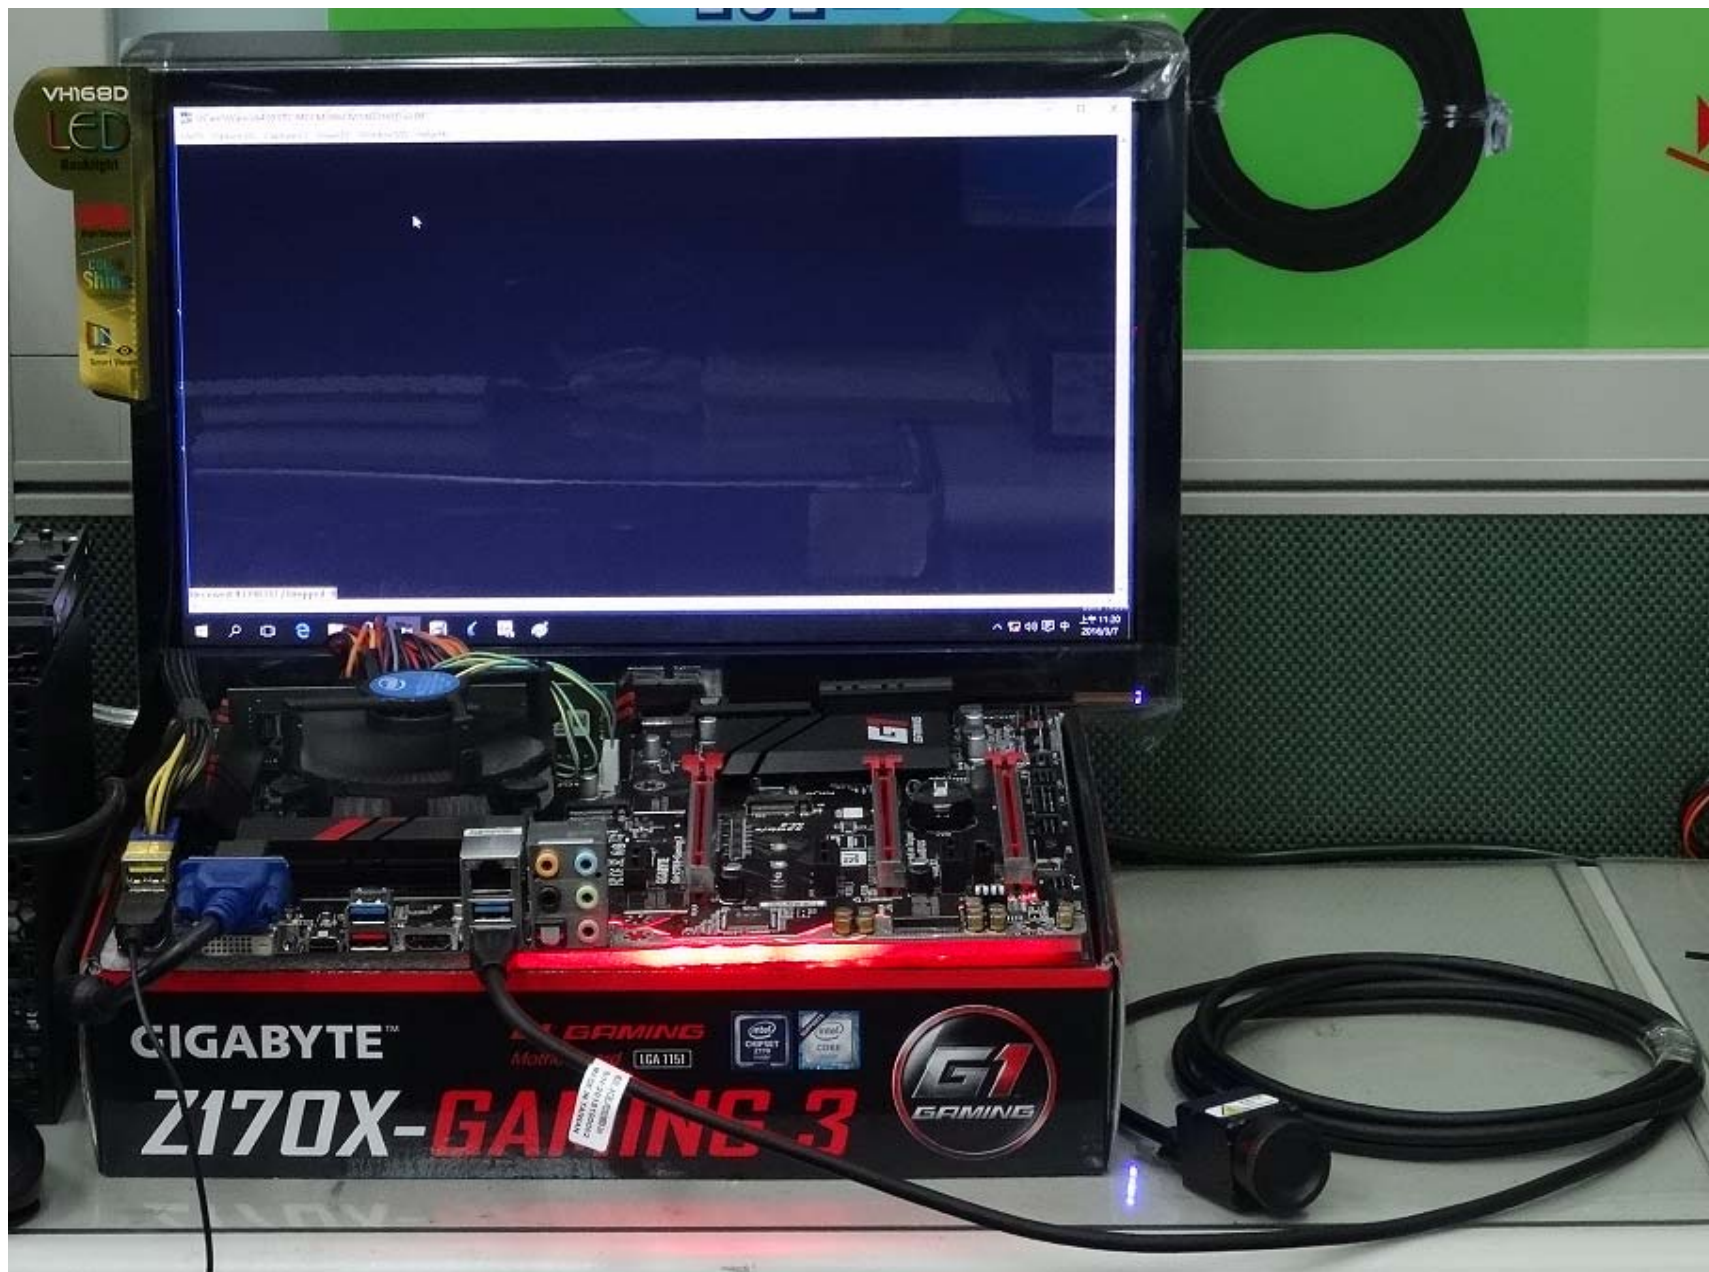

## Test Report

Model : CBL-PD302MBS-3m  
Camera Brand Name : SENTECH

Ver : 1.0

Date : 2016/3/7

### Test Platform

Type	PC		
Model	GIGABYTE GA-Z170X-Gaming 3		
OS	Windows 10 Pro 64-bit		
CPU	Intel Core i5-6400		
HDD	SATA III 1TB		
RAM	DDR4 4GB		
USB 3.0	PCH 6 Ports(Intel Z170 Native)		

Tested Camera : STC-MCCM200U3V

Tested time : 72h

StCamSWare(x64)[0 **STC-MCCM200U3V** 14G3165]] v3.09

File(F) Option(O) Capture(C) Draw(D) Window(W) Help(H)

**FPS:166.9/FrameCount:43416556[43418356]**

**Received:43407291 / Dropped: 0**